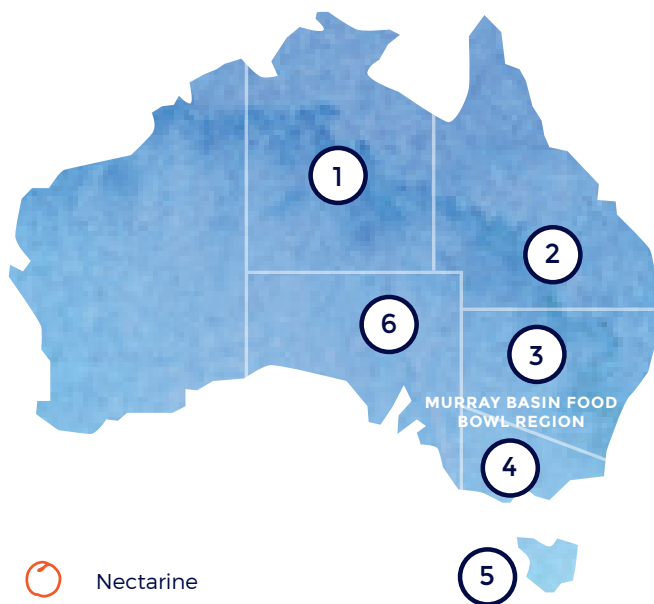

Growing Regions

VFS Exports stonefruit orchards are located in a well known fruit growing region of north-western Victoria, Australia. The growing conditions in this area known as the Murray Basin food bowl are ideal for producing high quality nectarines, peaches, apricots and plums.

-  Nectarine
-  Peach
-  Apricot
-  Plum
-  Cherries
-  Mango
-  Melon
-  Pears
-  Grapes
-  Orange
-  Mandarin

1 NORTHERN TERRITORY

2 QUEENSLAND

3 NEW SOUTH WALES

4 VICTORIA

5 TASMANIA

6 SOUTH AUSTRALIA

Contact Us